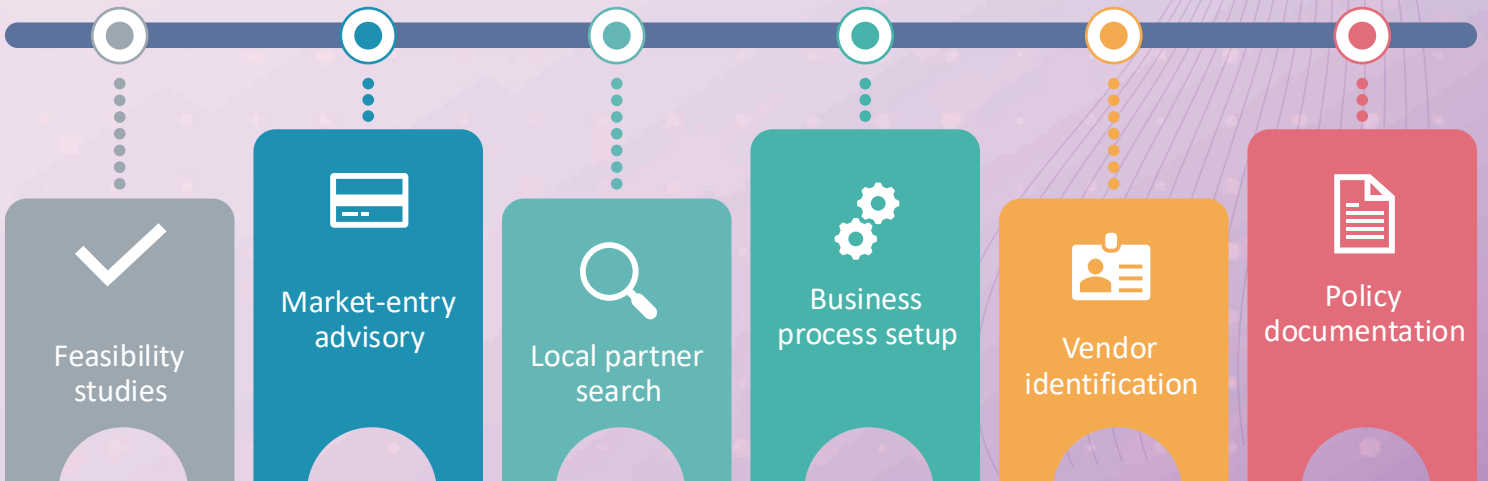

Banking & Financial Setup

CORPORATE BANK
ACCOUNT OPENING
SUPPORT

POS ACTIVATION

KYC REQUIREMENTS
ASSISTANCE

PAYROLL SETUP
GUIDANCE

Operational Support & Business Growth

Compliance & Regulatory Management

Monthly corporate
compliance

CR, MISA &
municipal renewals

Labour, GOSI &
ZATCA file
management

Risk & governance
advisory